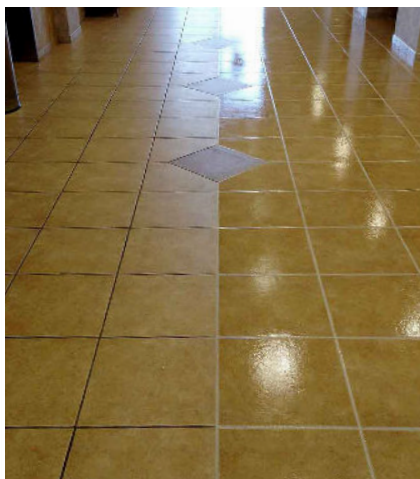

PRIMARY BENEFITS

- Excellent coverage and durability
- In-organic to prevent growth of mold and bacteria
- Increases foot traction
- Easy to clean
- Improves appearance for a great first impression to clients
- Clear coating that is applied at 0.75 – 1.25 mil
- Coating is non-yellowing, will not chip, flake or peel
- Great abrasion wear – estimating 3 - 5 years, based on foot traffic
- UV Resistant